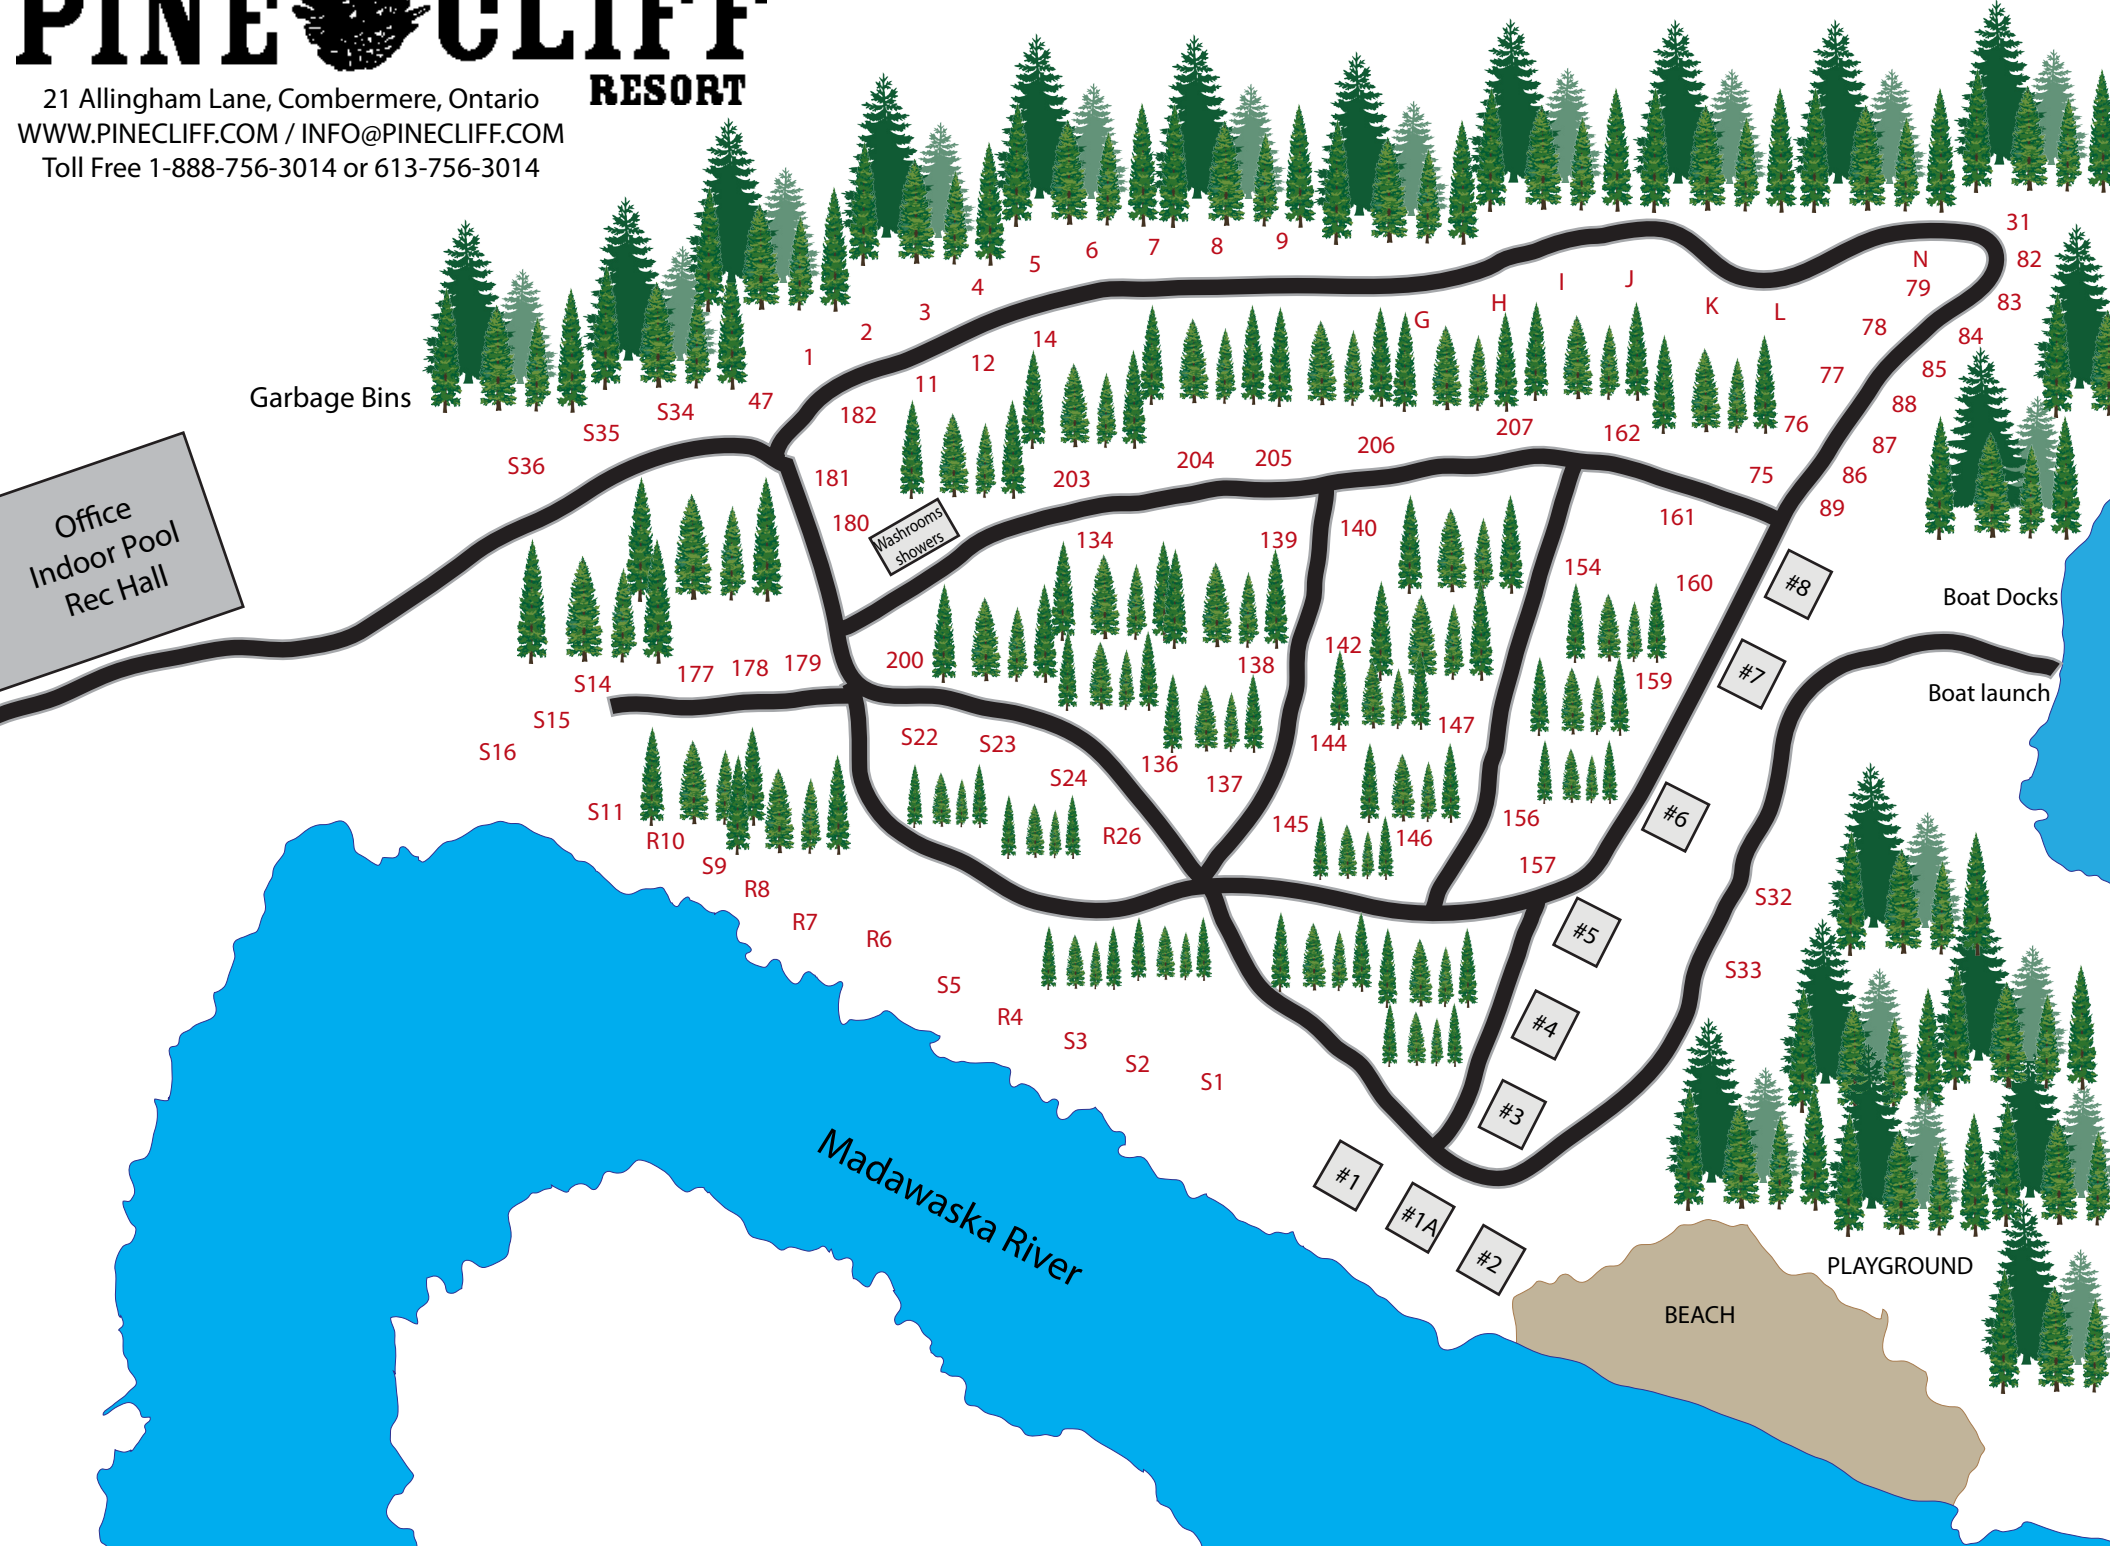

# PINE CLIFF RESORT

21 Allingham Lane, Combermere, Ontario  
WWW.PINECLIFF.COM / INFO@PINECLIFF.COM  
Toll Free 1-888-756-3014 or 613-756-3014

Garbage Bins

Office  
Indoor Pool  
Rec Hall

Washrooms  
showers

Boat Docks

Boat launch

Madawaska River

PLAYGROUND

BEACH